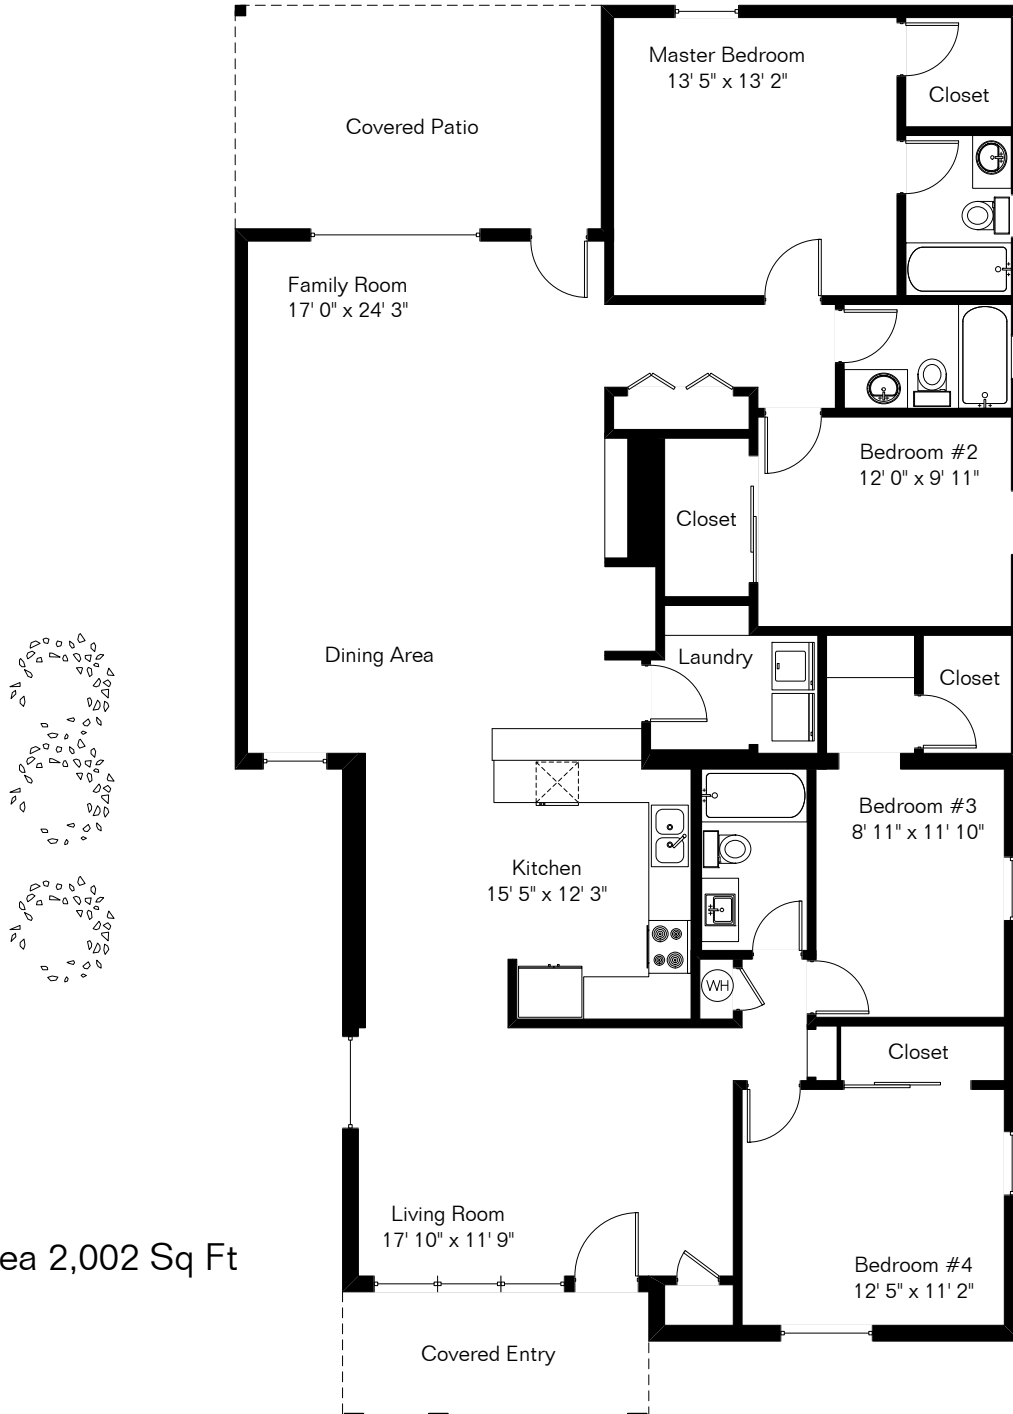

The square footages and room size information are deemed to be reliable but are not guaranteed and should be independently verified.

832 E Lester St

Living Area 2,002 Sq Ft

Site Visit February 2019

Copyright 2019 Floor Plans First! LLC
All Rights Reserved.

www.FloorPlansFirst.com

Toll Free (877) 887-1500
Voice (520) 881-1500

Floor Plans First!
See the Floor Plan First!